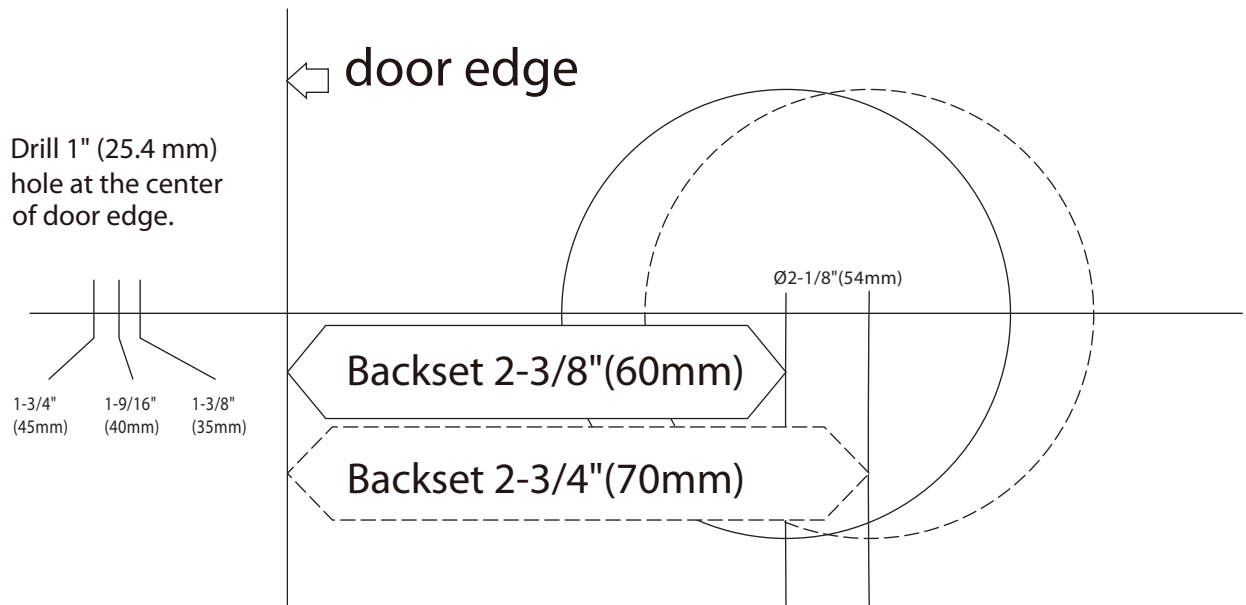

Item No. FD2 / FD3 / FDK / FDS	Unit inches (mm)	Version ver. 15507	Pamex Inc. 4680 Vinita Court Chino, CA 91710 Tel: (800) 621-6869 Fax: (800) 838-8307 www.pamexinc.com
Description Pamex Residential Deadbolt FD2 Series, FD3 Series FDK Series, FDS Series			

For Single & Double Deadbolt

Drawing Is Not to Scale

Item No. FD2 / FD3 / FDK / FDS	Unit inches (mm)	Version ver. 15507	Pamex Inc. 4680 Vinita Court Chino, CA 91710 Tel: (800) 621-6869 Fax: (800) 838-8307 www.pamexinc.com
Description Pamex Residential Deadbolt FD2 Series, FD3 Series FDK Series, FDS Series			

For One-Sided Deadbolt

ATTENTION:

In edge of door, drill a 1"(25mm) diameter latch hole, 4"(102mm) deep.

Drawing Is Not to Scale