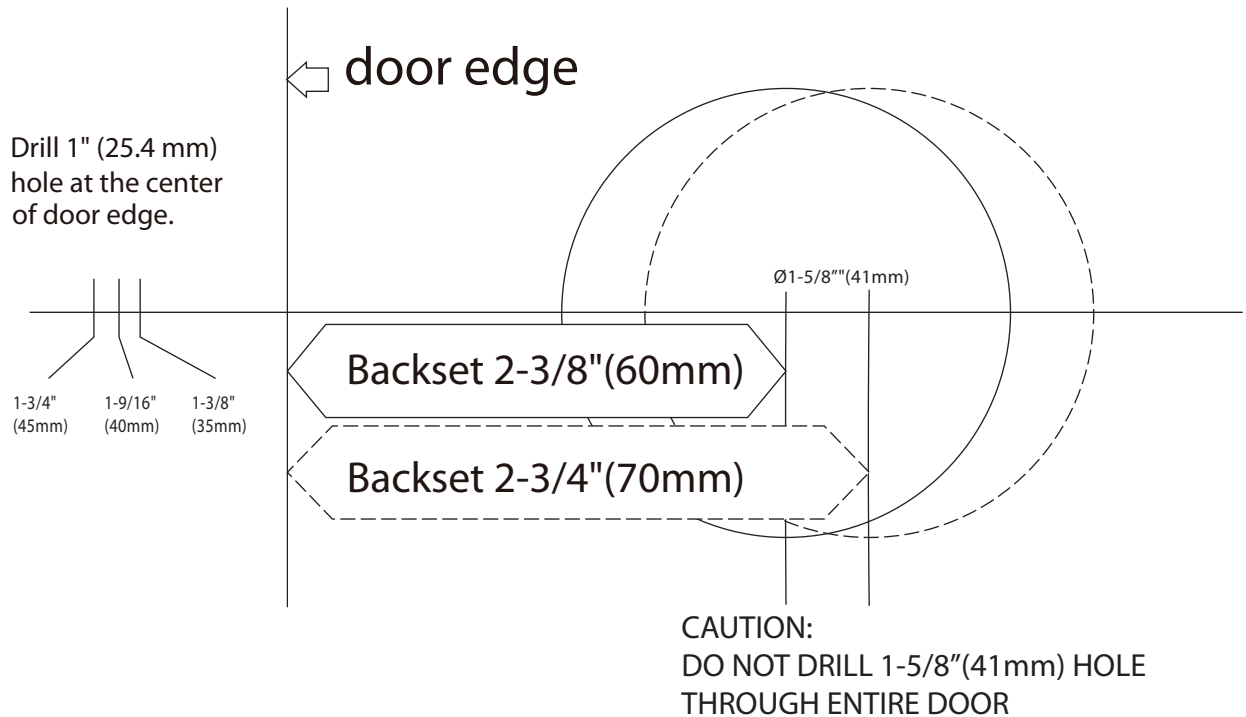

For Single & Double Deadbolt

Drawing Is Not to Scale

Item No. FD2 / FD3 / FDK / FDS	Unit inches (mm)	Version ver. 15507	Pamex Inc. 4680 Vinita Court Chino, CA 91710 Tel: (800) 621-6869 Fax: (800) 838-8307 www.pamexinc.com
Description Pamex Residential Deadbolt FD2 Series, FD3 Series FDK Series, FDS Series			

For One-Sided Deadbolt

ATTENTION:

In edge of door, drill a 1"(25mm) diameter latch hole, 4"(102mm) deep.

Drawing Is Not to Scale