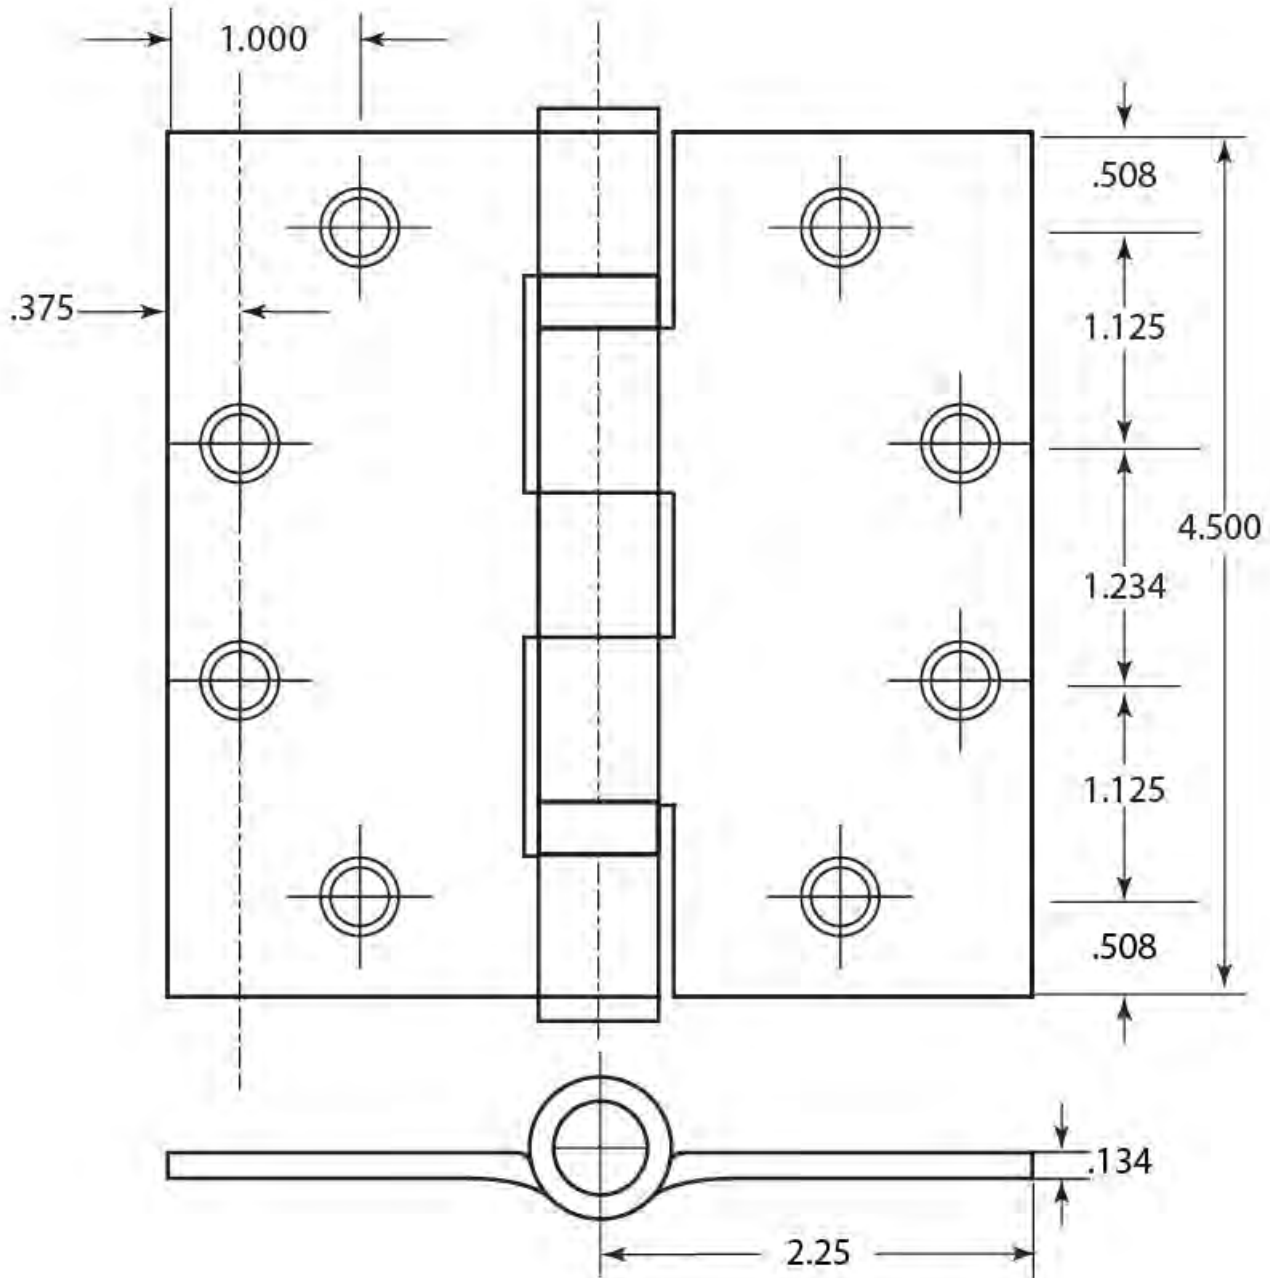

Item No.	Unit	Version
H45-02	inches	ver. 15507
Description		
Commercial Hinge 4.5" x 4.5" Square Corner, 2-Ball Bearing		

Pamex Inc.
4680 Vinita Court
Chino, CA 91710
Tel: (800) 621-6869
Fax: (800) 838-8307
www.pamexinc.com

Drawing Is Not to Scale