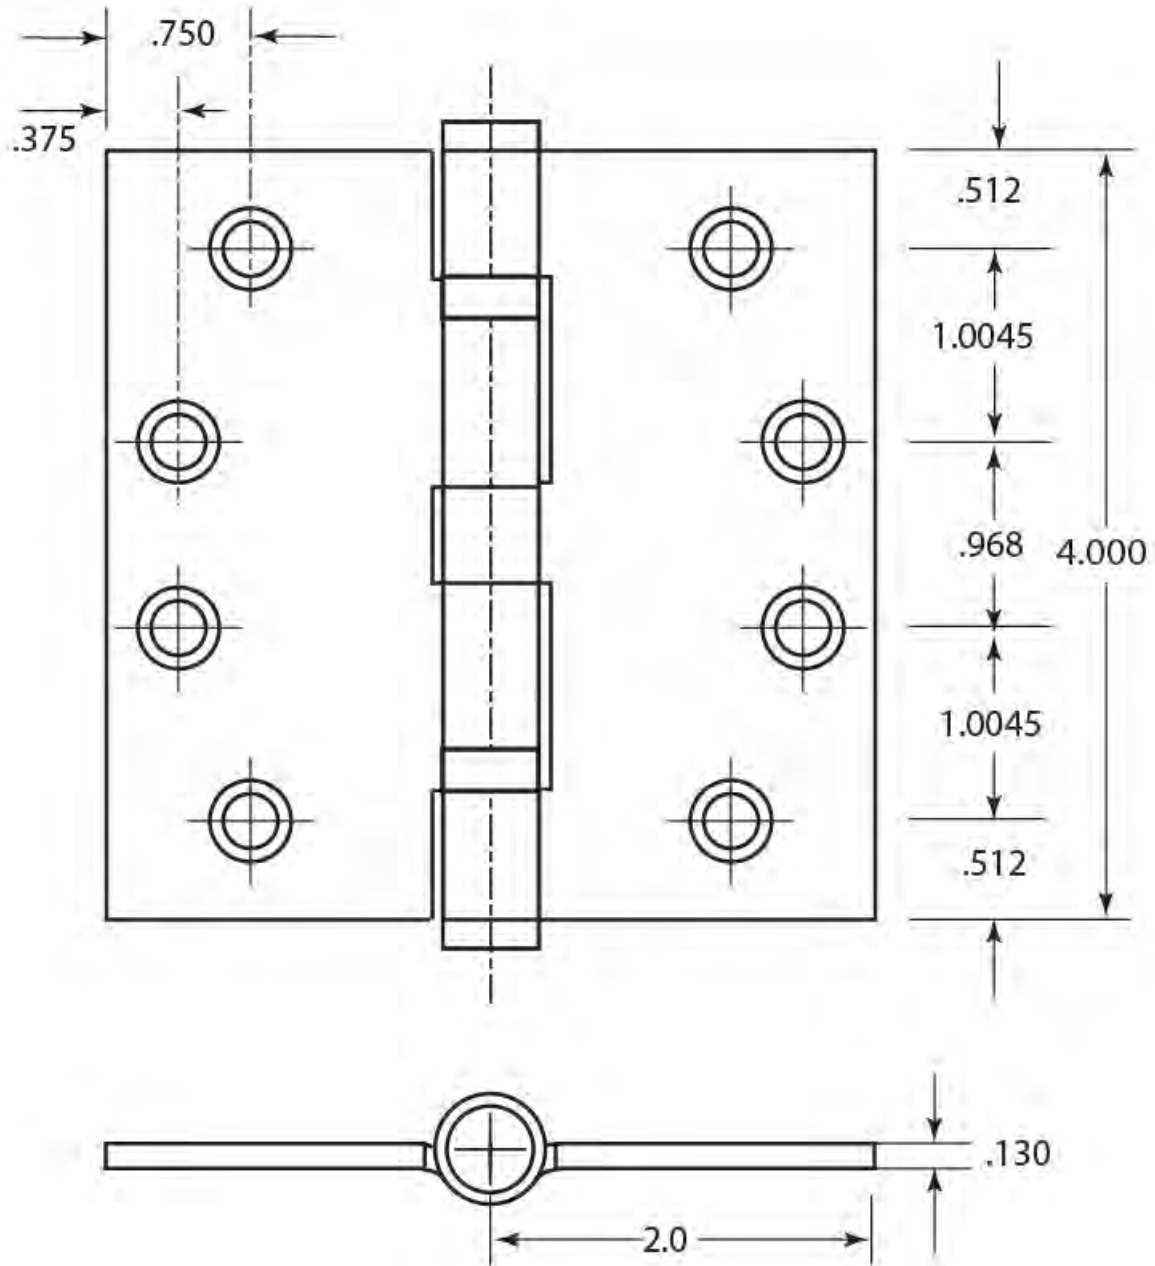

Item No. H44-02	Unit inches	Version ver. 15507	Pamex Inc. 4680 Vinita Court Chino, CA 91710 Tel: (800) 621-6869 Fax: (800) 838-8307 www.pamexinc.com
Description			
Commercial Hinge 4" x 4" Square Corner, 2-Ball Bearing			

Drawing Is Not to Scale