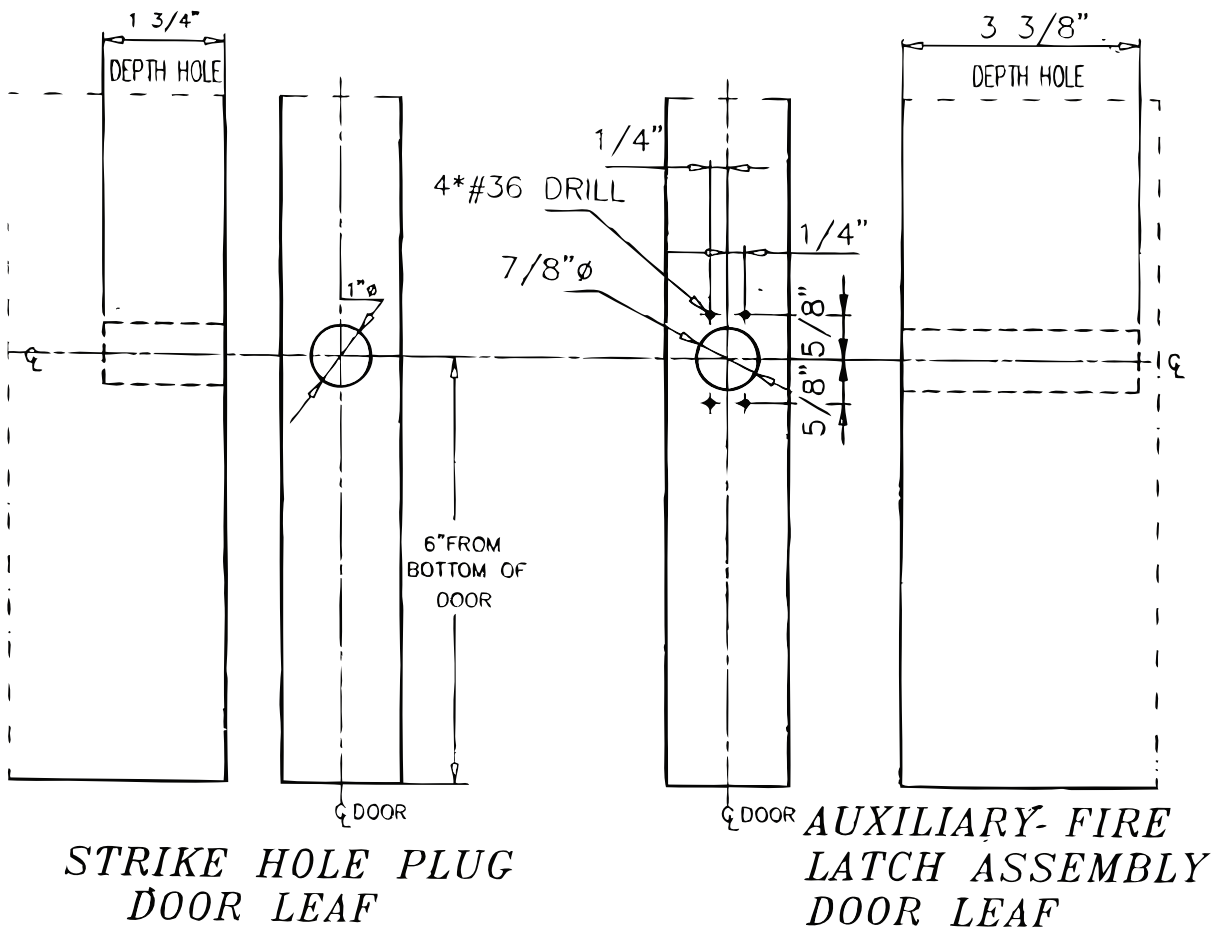

<b>Item No.</b> E5000AFL	<b>Unit</b> inches	<b>Version</b> ver. 15507	<b>Pamex Inc.</b> 4680 Vinita Court Chino, CA 91710 Tel: (800) 621-6869 Fax: (800) 838-8307 <a href="http://www.pamexinc.com">www.pamexinc.com</a>
<b>Description</b> Auxilliary Fire Bolt			

**Drawing Is Not to Scale**