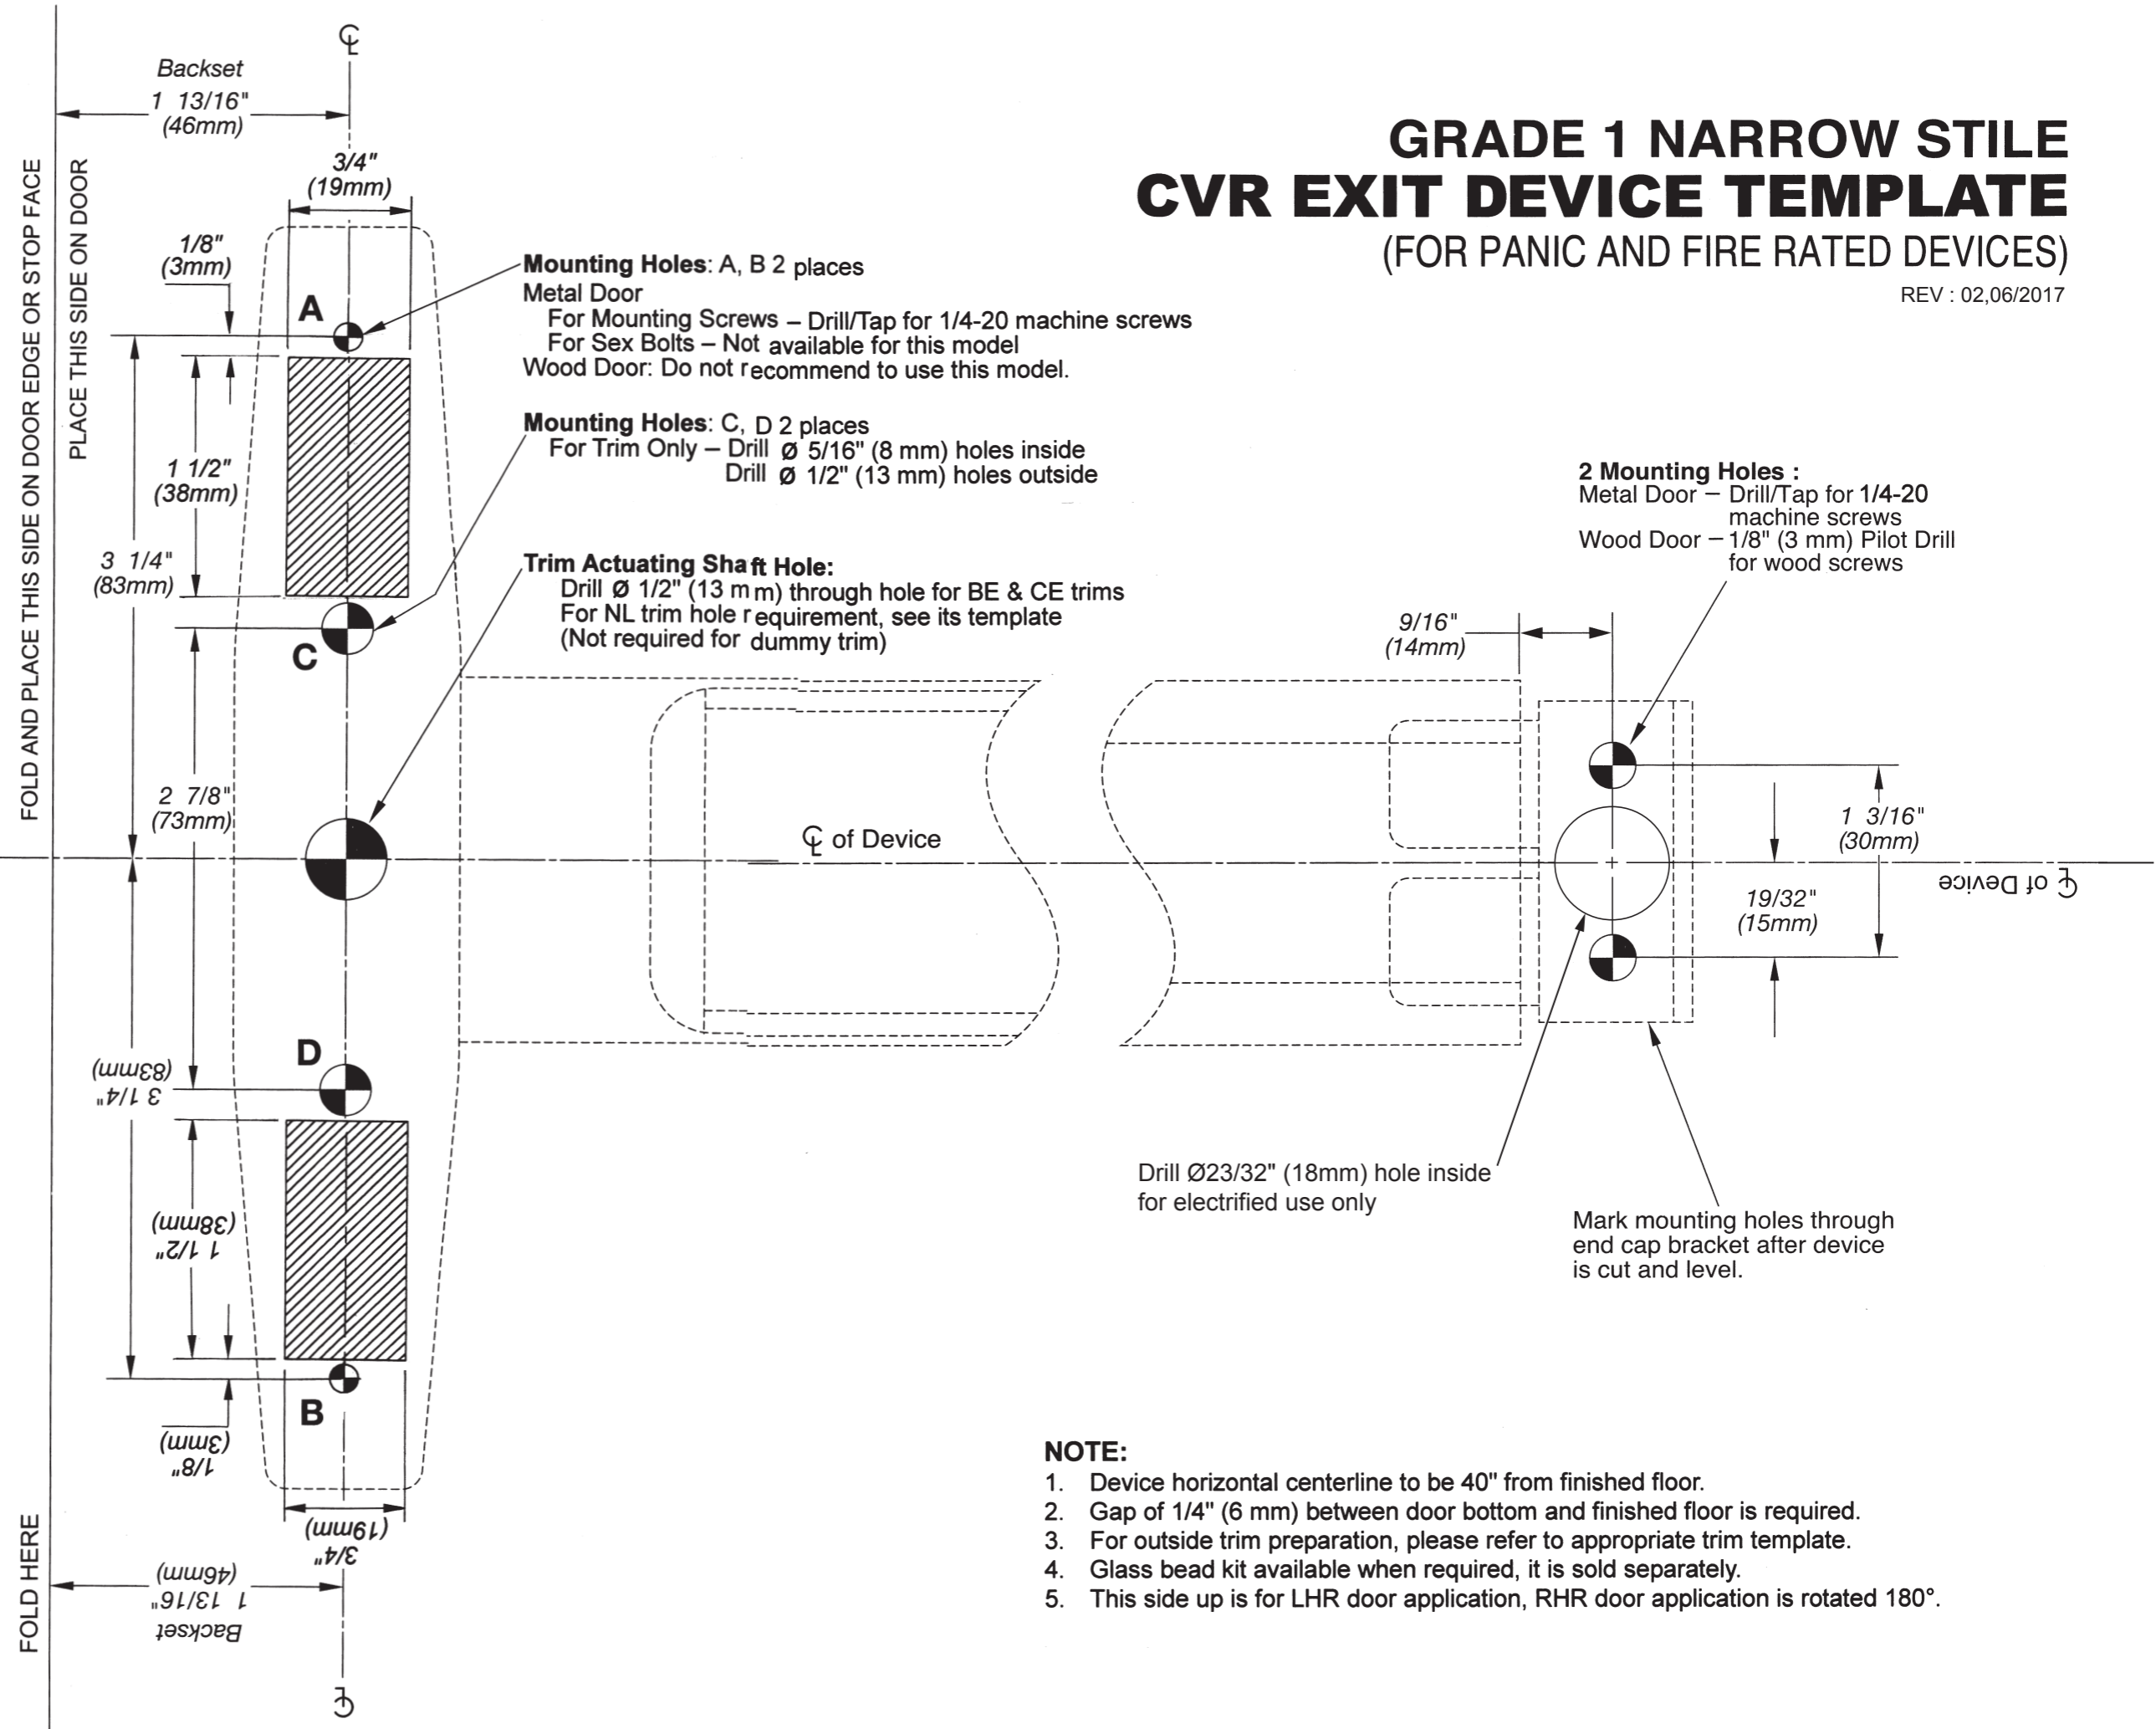

**LHR DOOR
INSIDE FACE**

GRADE 1 NARROW STILE CVR EXIT DEVICE TEMPLATE

(FOR PANIC AND FIRE RATED DEVICES)

REV : 02,06/2017

MARK HORIZONTAL CENTERLINE ON
DOOR AND DOOR STOP

PLACE THIS SIDE ON DOOR
FOLD AND PLACE THIS SIDE ON DOOR EDGE OR STOP FACE

FOLD HERE

**RHR DOOR
INSIDE FACE**