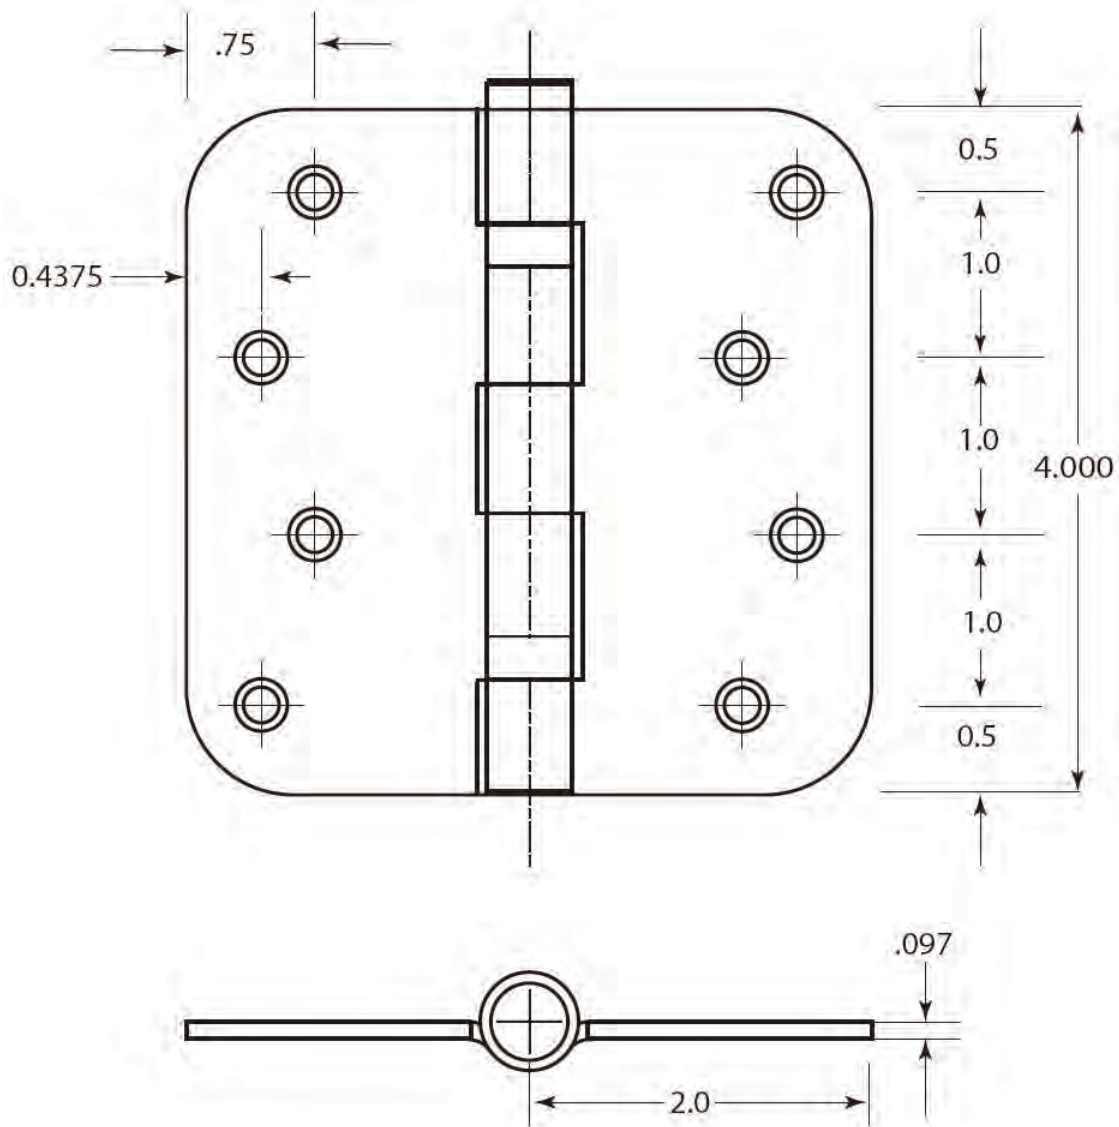

Item No.	Unit	Version
H44-52	inches	ver. 16628
<b>Description</b>		
Commercial Hinge 4" x 4" 5/8" Radius Corner, 2-Ball Bearing		

**Pamex Inc.**  
4680 Vinita Court  
Chino, CA 91710  
Tel: (800) 621-6869  
Fax: (800) 838-8307  
[www.pamexinc.com](http://www.pamexinc.com)

**Drawing Is Not to Scale**