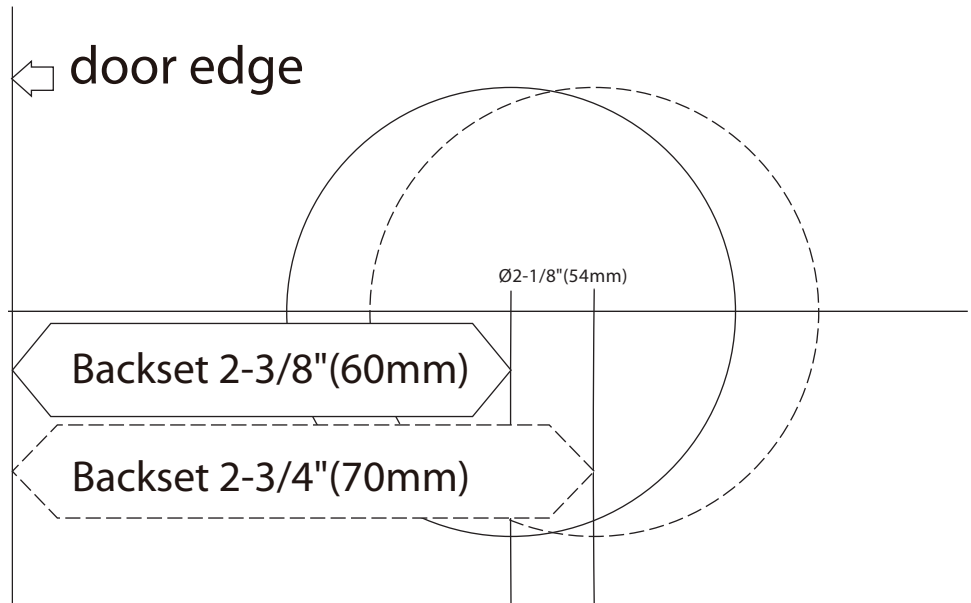

Item No.	Unit	Version	Pamex Inc. 4680 Vinita Court Chino, CA 91710 Tel: (800) 621-6869 Fax: (800) 838-8307 www.pamexinc.com
PF2	inches (mm)	ver. 15507	
Description PF2 Grade 3 Sliding lock.			

For Single & Double Deadbolt

Drawing Is Not to Scale