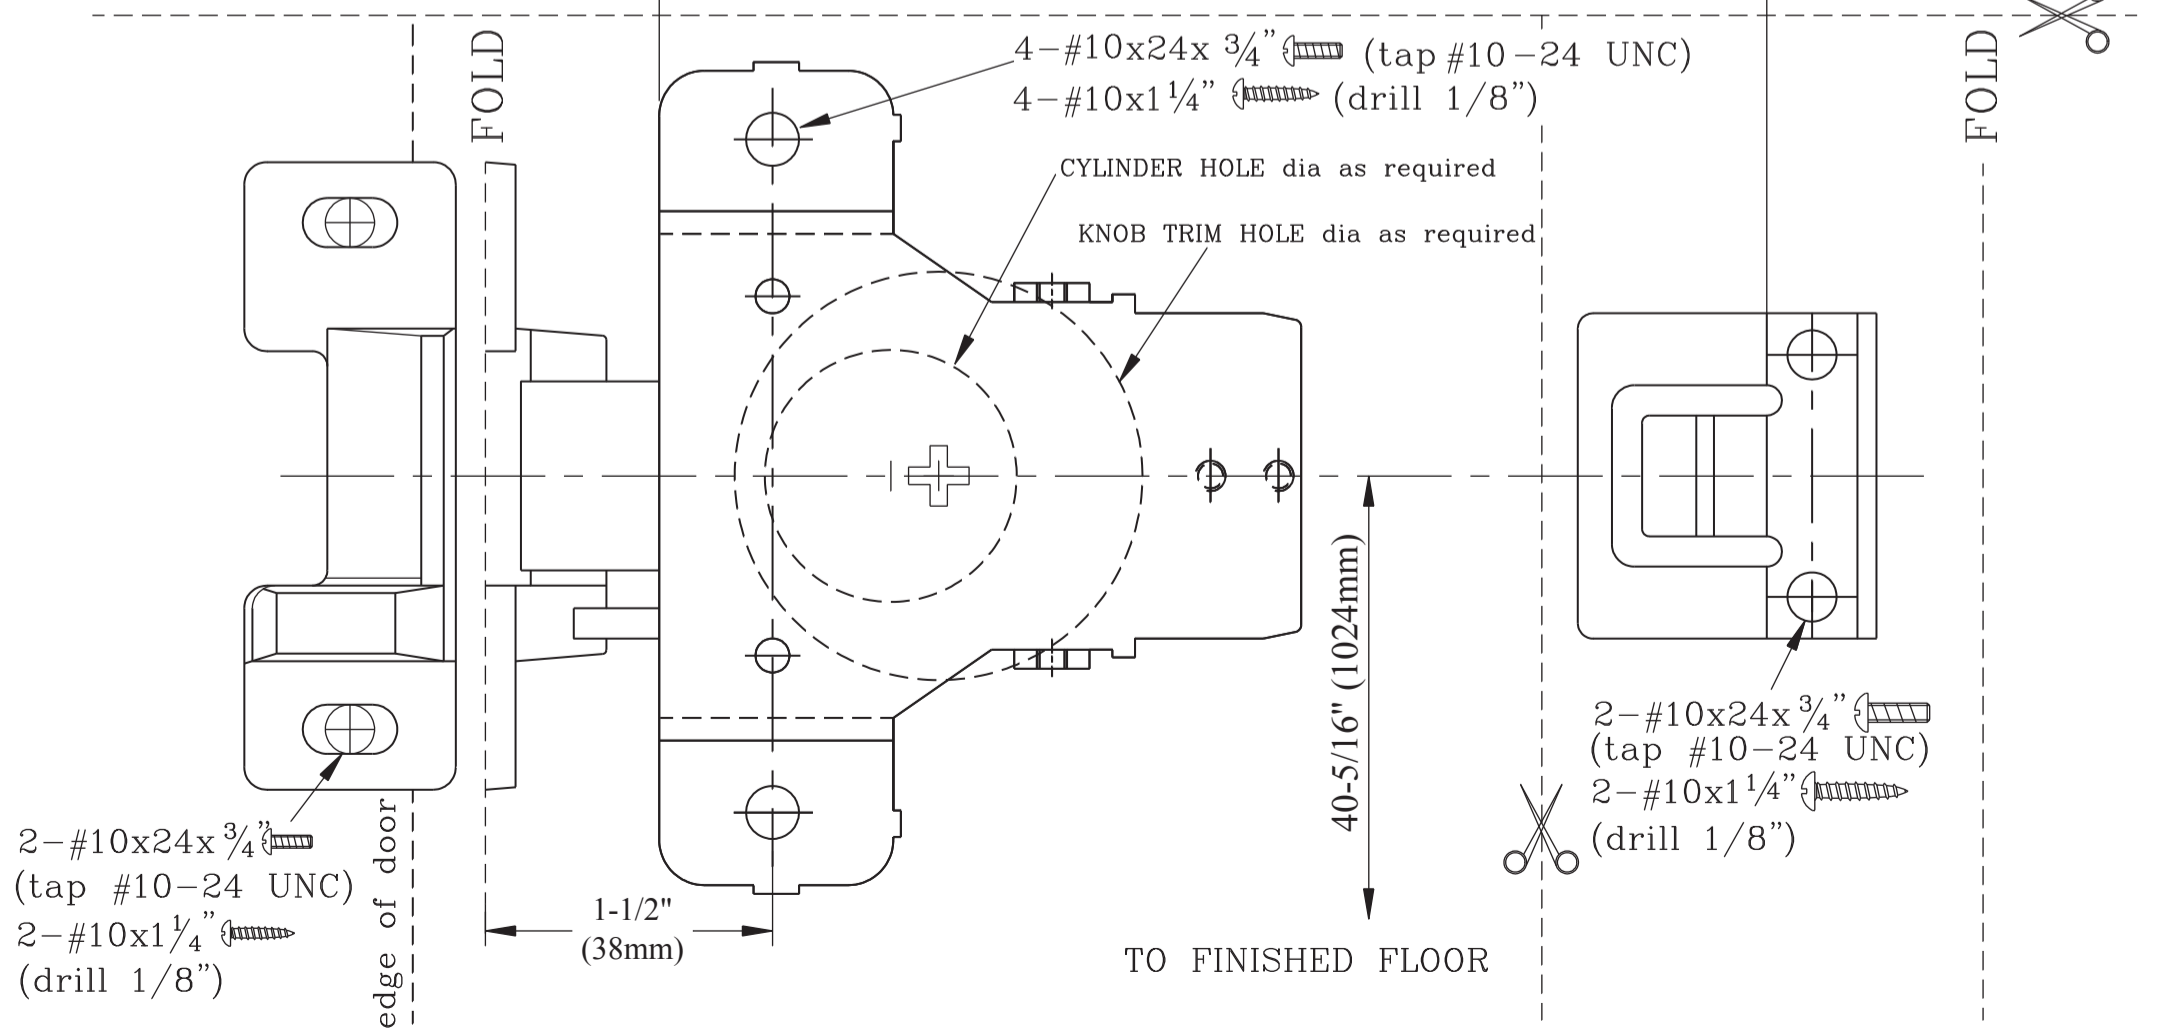

# 8000R RIM EXIT DEVICE-REVERSIBLE INSTALLATION INSTRUCTIONS

LHR door shown , RHR door opposite

Dogging: Depress push bar. Insert dogging wrench and turn 90°. The push bar will remain depressed and the latch will remain retracted.

# F8000R RIM FIRE RATED EXIT DEVICE-RERVERSIBLE INSTALLATION INSTRUCTIONS

LHR door shown , RHR door opposite

(A) door frame width minus 2-3/16" (56mm) (B)