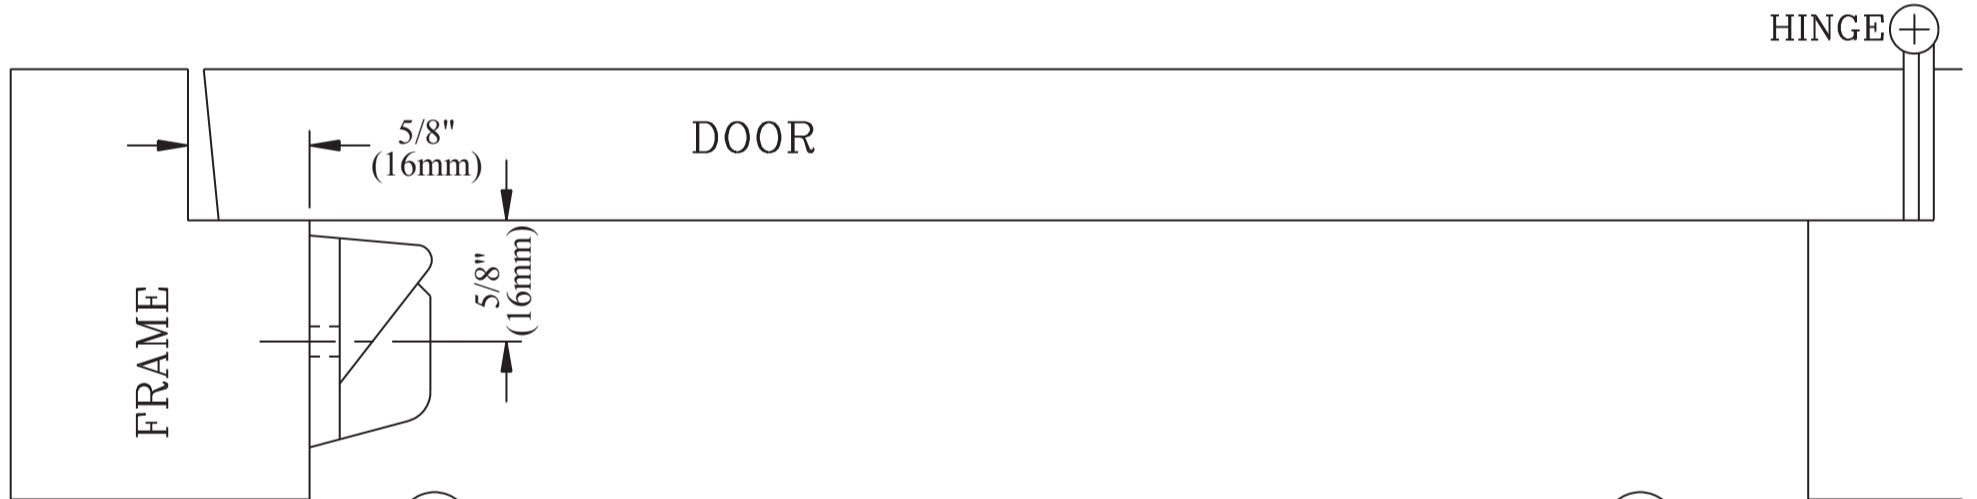

# 8000R RIM EXIT DEVICE-REVERSIBLE INSTALLATION INSTRUCTIONS

LHR door shown , RHR door opposite

Dogging: Depress push bar. Insert dogging wrench and turn 90°. The push bar will remain depressed and the latch will remain retracted.

# F8000R RIM FIRE RATED EXIT DEVICE-RERVERSIBLE INSTALLATION INSTRUCTIONS

LHR door shown , RHR door opposite

(A) door frame width minus 2-3/16" (56mm) (B)