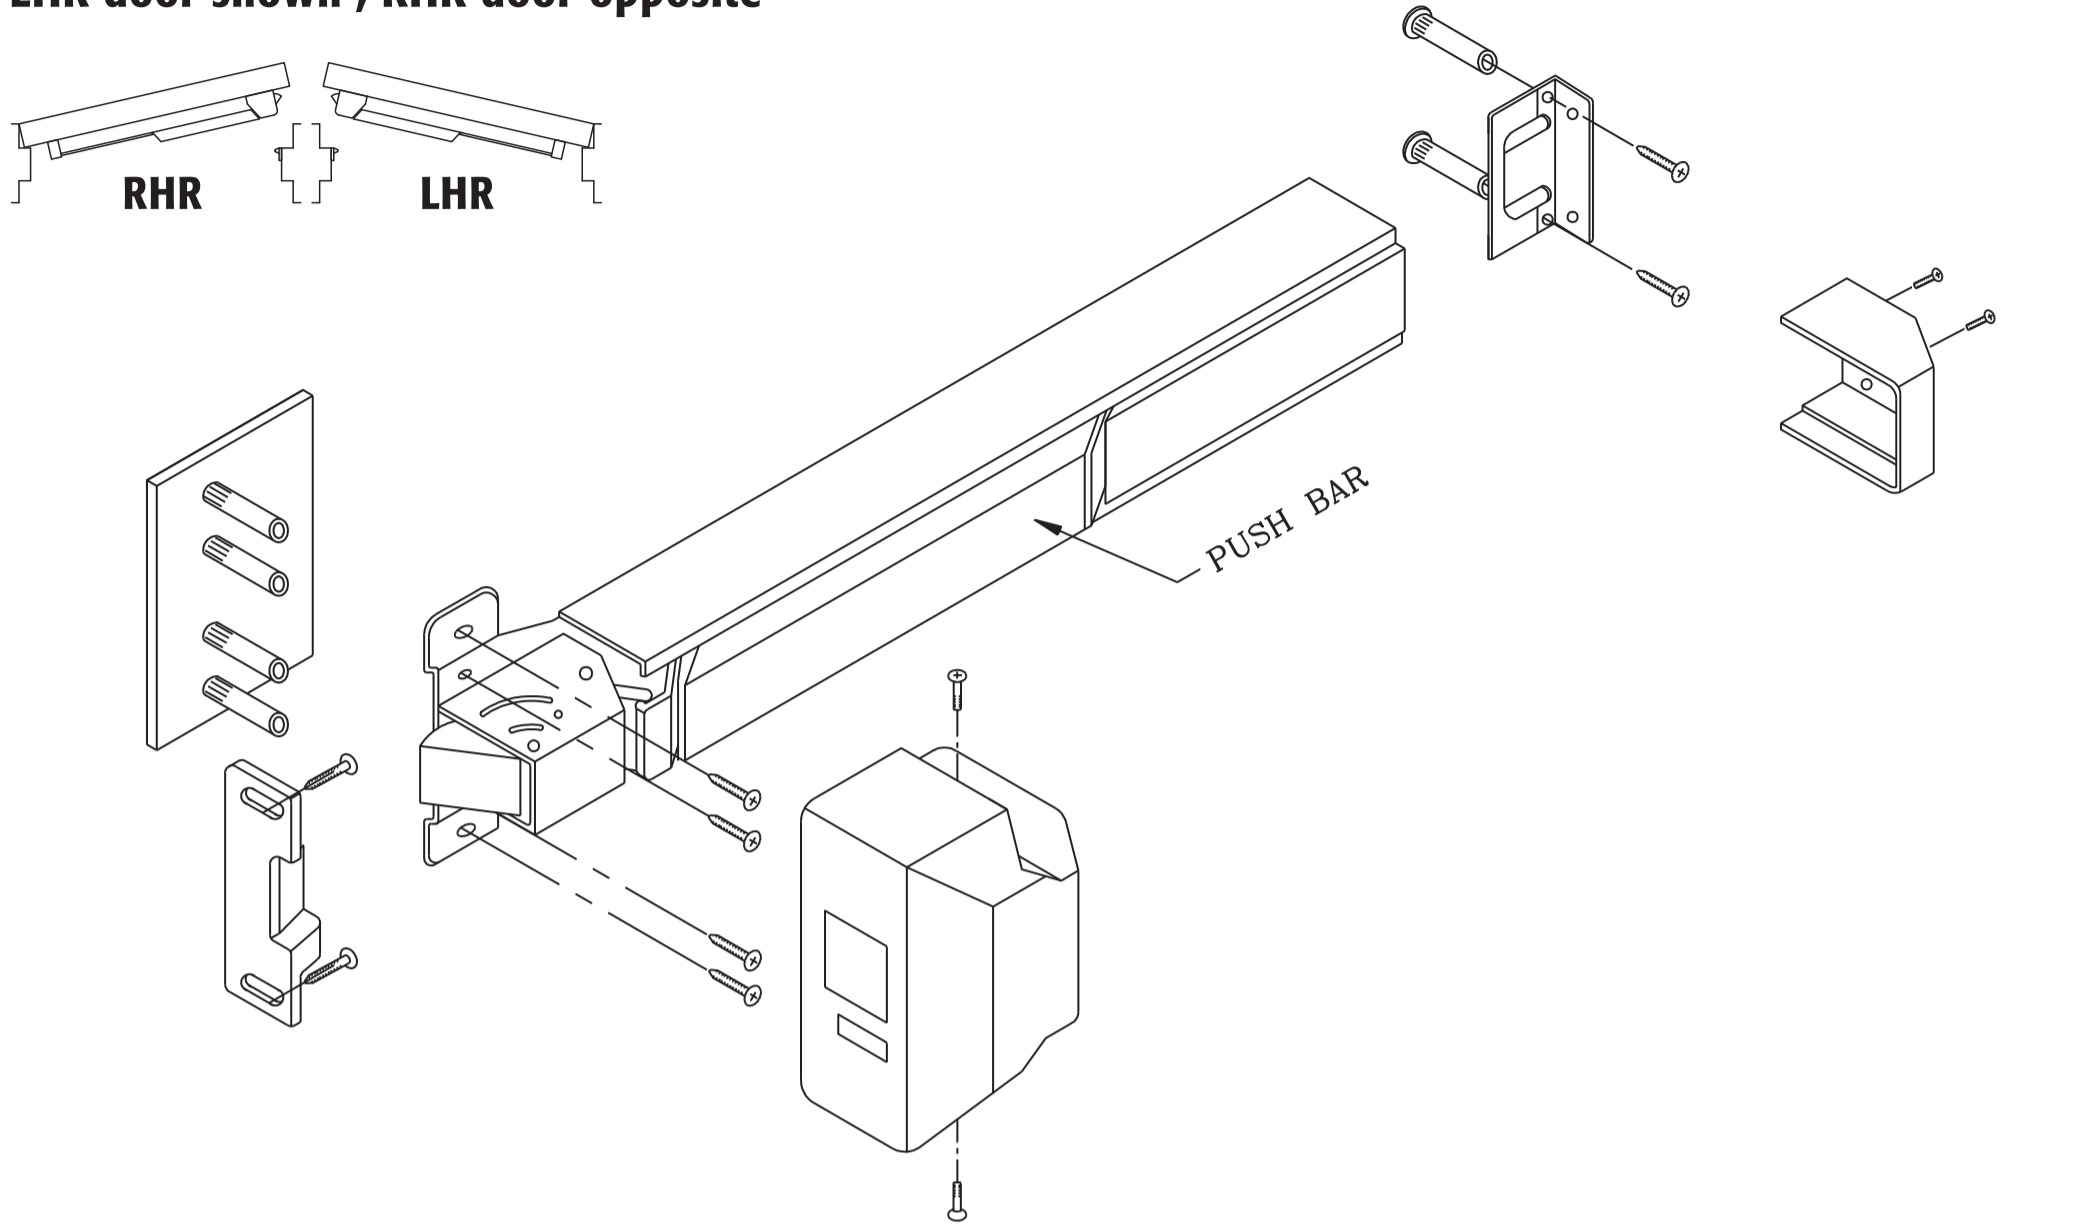

# 8000R RIM EXIT DEVICE-REVERSIBLE INSTALLATION INSTRUCTIONS

LHR door shown , RHR door opposite

Dogging: Depress push bar. Insert dogging wrench and turn 90°. The push bar will remain depressed and the latch will remain retracted.

# F8000R RIM FIRE RATED EXIT DEVICE-RERVERSIBLE INSTALLATION INSTRUCTIONS

LHR door shown , RHR door opposite

(A) door frame width minus 2-3/16" (56mm) (B)