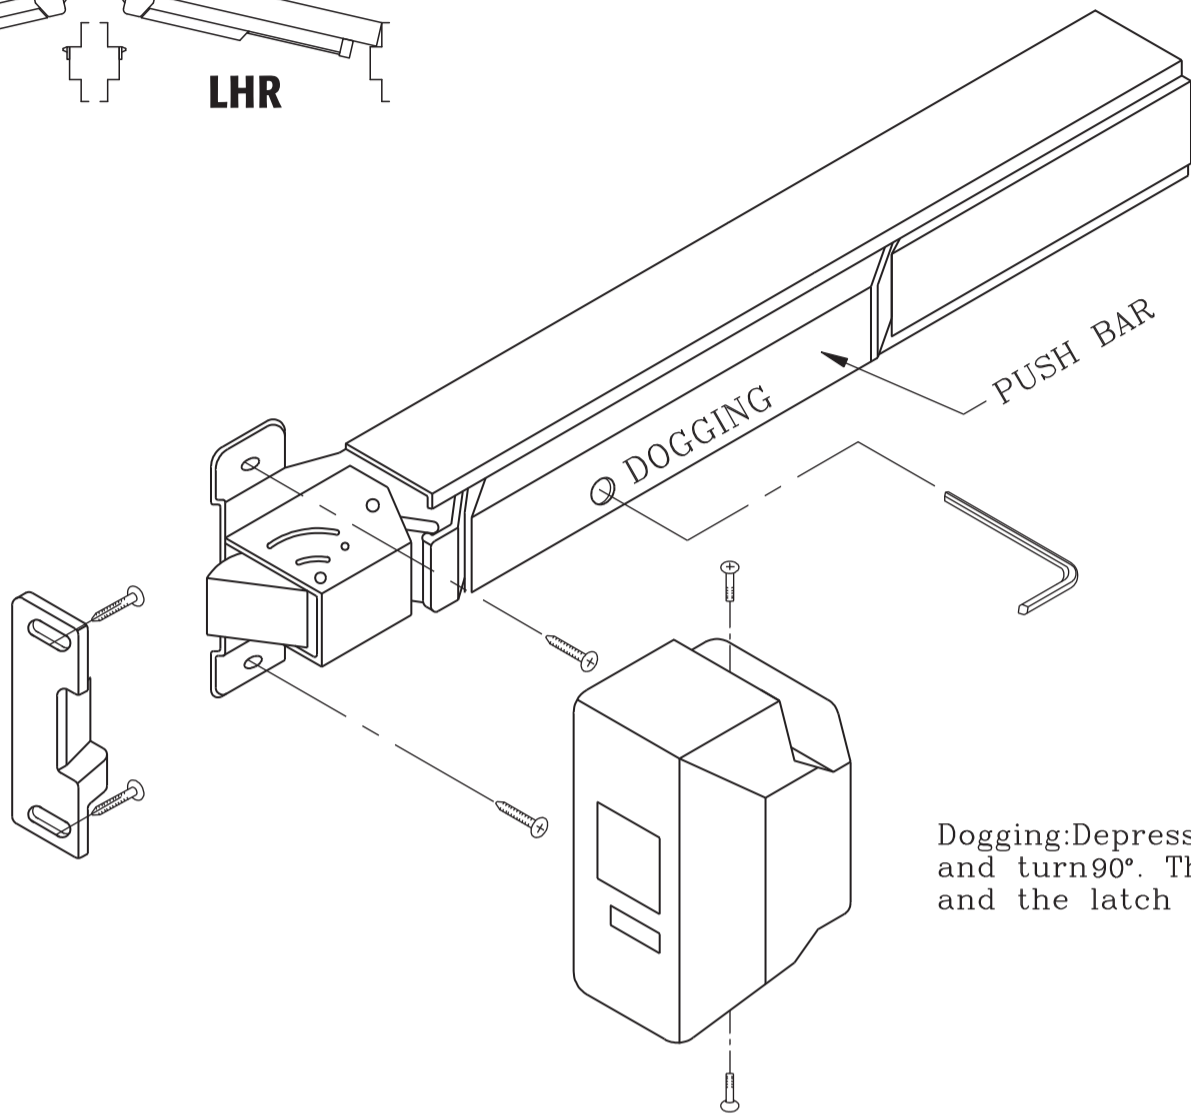

# 8000R RIM EXIT DEVICE-REVERSIBLE INSTALLATION INSTRUCTIONS

LHR door shown , RHR door opposite

Dogging: Depress push bar. Insert dogging wrench and turn 90°. The push bar will remain depressed and the latch will remain retracted.

# F8000R RIM FIRE RATED EXIT DEVICE-RERVERSIBLE INSTALLATION INSTRUCTIONS

LHR door shown , RHR door opposite

(A) door frame width minus 2-3/16" (56mm) (B)