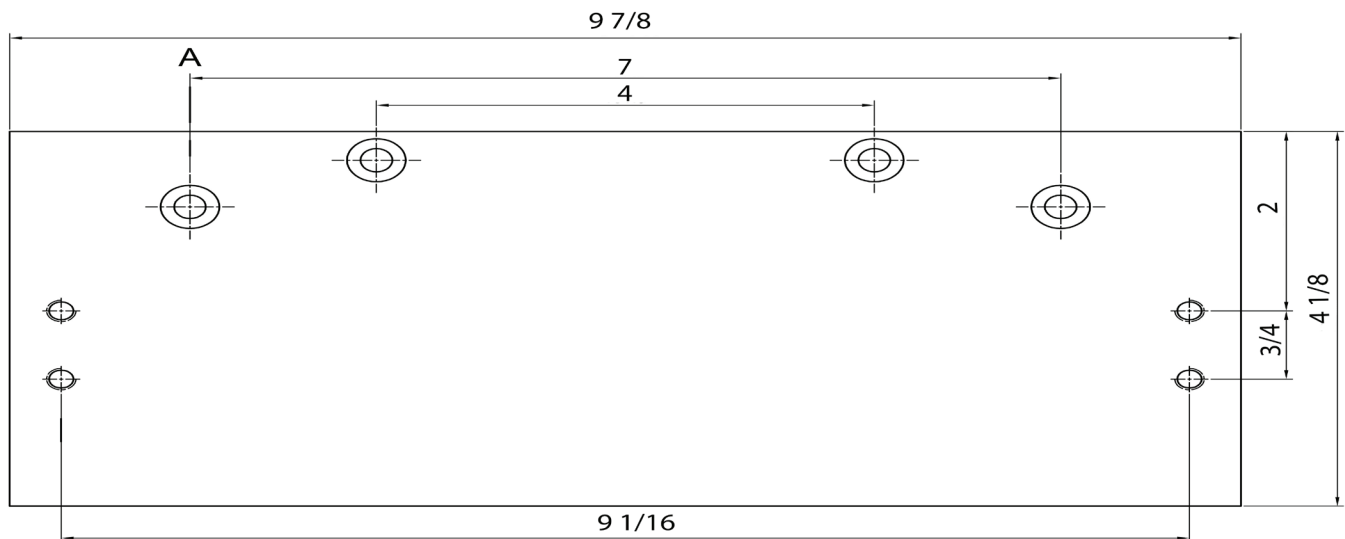

Flat Drop Bracket For Parallel Arm Mount GFDB872

FEATURES & OPTIONS

- Flat drop bracket for parallel arm mount
- Designed for GC8700 series door closer

FINISHES

- Aluminum (689)
- Dark Bronze (695)

GFDB872 Drop plate(Parallel arm mount)-With Full Cover