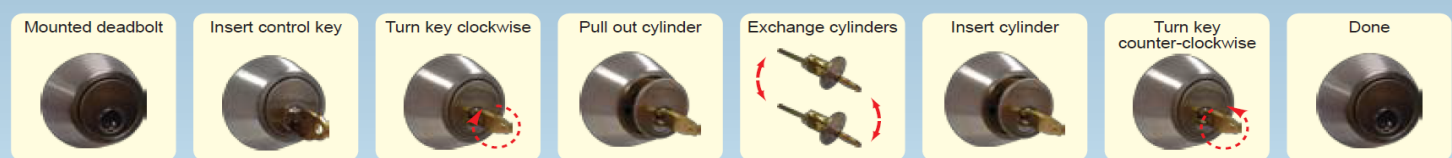

## D8 REMOVABLE CYLINDER DEADBOLT & INTERCONNECT LEVER/DEADBOLT

### 10 SECONDS TO REMOVE & REPLACE

TIRED OF THE HEADACHE TO REKEY THE APARTMENT UNIT AFTER TENANT HAS MOVED OUT ? NEED A COST EFFECTIVE - EASY SOLUTION? **PAMEX OFFERS THE D8 REMOVABLE DEADBOLT CYLINDER.**

#### How to exchange cylinders:

**Yes, it's in stock now!**

SPECIFICATIONS	
Door Prep	Crossbore: 2-1/8", Edge Bore: 1"
Latch Backset	Adjustable for 2-3/8" and 2-3/4", 3 Hour UL Latch Available
Door Thickness	Fits 1-3/8" to 1-3/4" Doors
Cylinder	KW-5 Pin Removable Cylinder Available. Zinc die-cast housing SC 6-Pin and 5-Pin Removable Cylinder Available
Faceplate	1" x 2-1/4" Round Corner Standard—Other Options Available
Strike Plate	2-3/4" x 1-1/8" Square Corner Standard—Other options available
Bolt	1" Throw
ANSI/BHMA	A156.2 Grade 2
WARRANTY	MECHANICAL : LIFETIME  FINISH: 5 YEARS

### SPECIFICATIONS

**Lockset:** Grade 2 tubular removable cylinder deadbolt lock shall be by **PAMEX model # FD8 Series**. Dead-bolt shall be non-handed, reversible with removable cylinder for easy replacement. The bolt shall be made with hardened steel insert for saw resistant and have 1" projection.