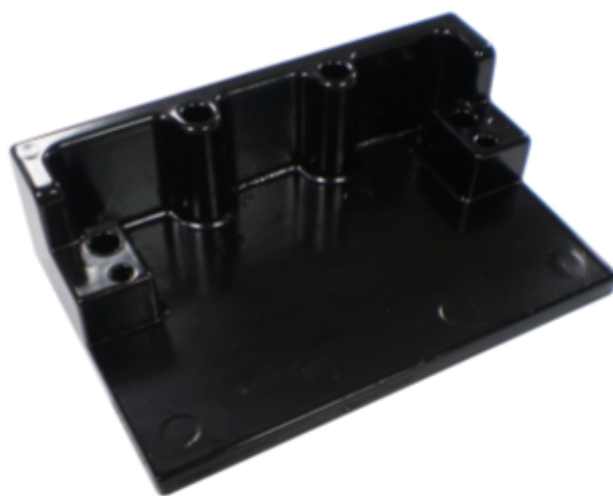

E4000/MB Mounting Bracket

FEATURES & OPTIONS

Sold Per Pair Only

Application

To be installed with E4000/DC52 or E4000/DC60 Door Coordinator.

Soffit Size

E4000/MB2: over 2-1/4"
E4000/MB3: between 7/8"~2-1/4"

Handing

Non-handed.

Material

Steel

WARRANTY

- Ten years mechanical warranty
- Five years finish warranty

(MB2)

(MB3)