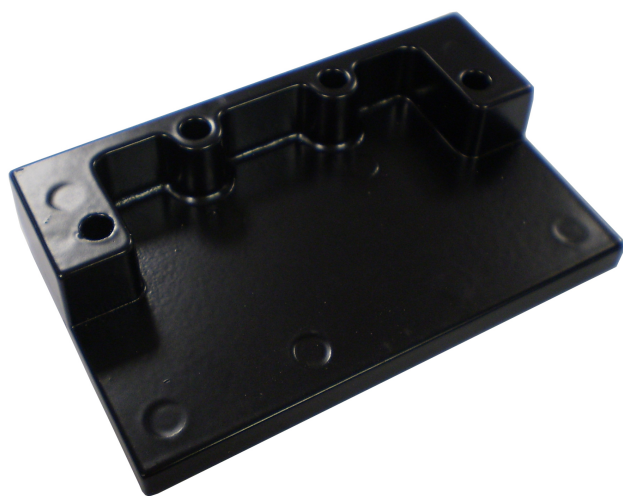

E4000/MB Mounting Bracket

FEATURES & OPTIONS

Sold Per Pair Only

Application

To be installed with E4000/DC52 or E4000/DC60 Door Coordinator.

Soffit Size

E4000/MB2: over 2-1/4"
E4000/MB3: between 7/8"~2-1/4"

Handing

Non-handed.

Material

Steel

WARRANTY

- Ten years mechanical warranty
- Five years finish warranty

(MB2)