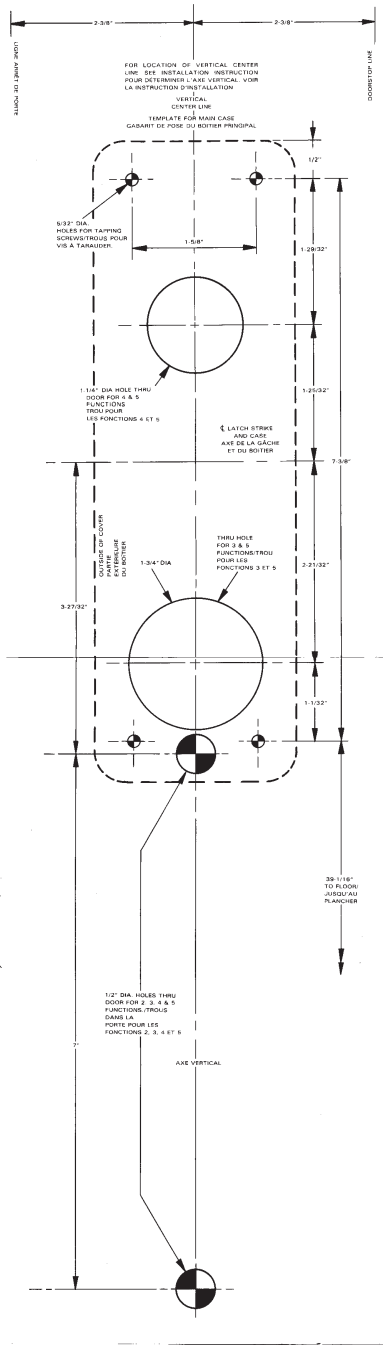

<b>Item No.</b>	<b>Unit</b>	<b>Version</b>
E2000	inches	ver. 15507
<b>Description</b>		
E2000 Cross Bar Exit Device		

**Pamex Inc.**  
 4680 Vinita Court  
 Chino, CA 91710  
 Tel: (800) 621-6869  
 Fax: (800) 838-8307  
[www.pamexinc.com](http://www.pamexinc.com)

**Drawing Is Not to Scale**