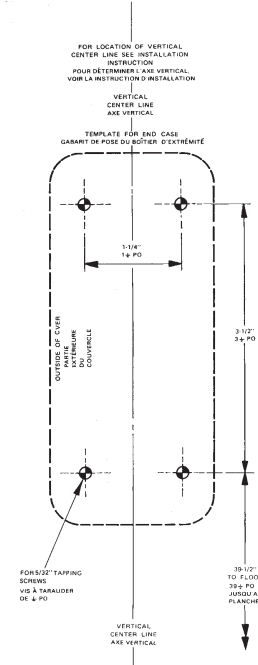

<b>Item No.</b>	<b>Unit</b>	<b>Version</b>
E2000	inches	ver. 15507
<b>Description</b>		
E2000 Cross Bar Exit Device		

**Pamex Inc.**  
 4680 Vinita Court  
 Chino, CA 91710  
 Tel: (800) 621-6869  
 Fax: (800) 838-8307  
[www.pamexinc.com](http://www.pamexinc.com)

**Drawing Is Not to Scale**