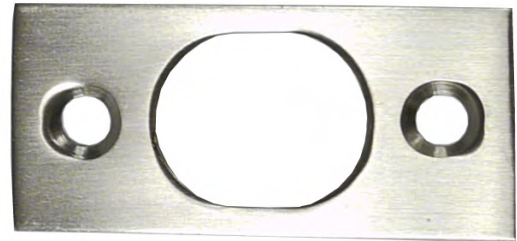

Strike Plate for 6" Flush Bolt

Model: DD05-600

Features

- Strike Plate for DD05-60 or DD05-61
- Includes 2 Wooden Screws
- Overall Size: 1-15/16" x 7/8"

Available Finish

- Chrome
- Polished Brass
- Antique Brass
- Satin Nickel
- Oil Rubbed Bronze
- Matte Black