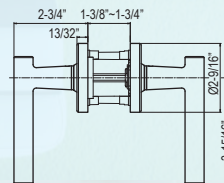

Tahoe Series

Low Profile Deadbolt

Mira Series

LEVERS:

- ANSI Grade 3
- Concealed screw mounts
- Non-handed lever (reversible)
- 45° round corner adjustable latch
- Full lip round corner strike
- Push button auto release on privacy
- ADA compliant
- Lifetime mechanical warranty
- 5 years finish warranty