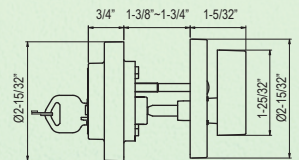

Tahoe Series

Low Profile Deadbolt

Mira Series

LEVERS:

- ANSI Grade 3
- Concealed screw mounts
- Non-handed lever (reversible)
- 45° round corner adjustable latch
- Full lip round corner strike
- Push button auto release on privacy
- ADA compliant
- Lifetime mechanical warranty
- 5 years finish warranty