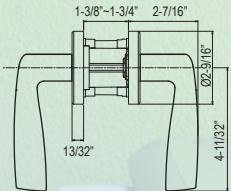

Tahoe Series

Low Profile Deadbolt

Mira Series

LEVERS:

- ANSI Grade 3
- Concealed screw mounts
- Non-handed lever (reversible)
- 45° round corner adjustable latch
- Full lip round corner strike
- Push button auto release on privacy
- ADA compliant
- Lifetime mechanical warranty
- 5 years finish warranty