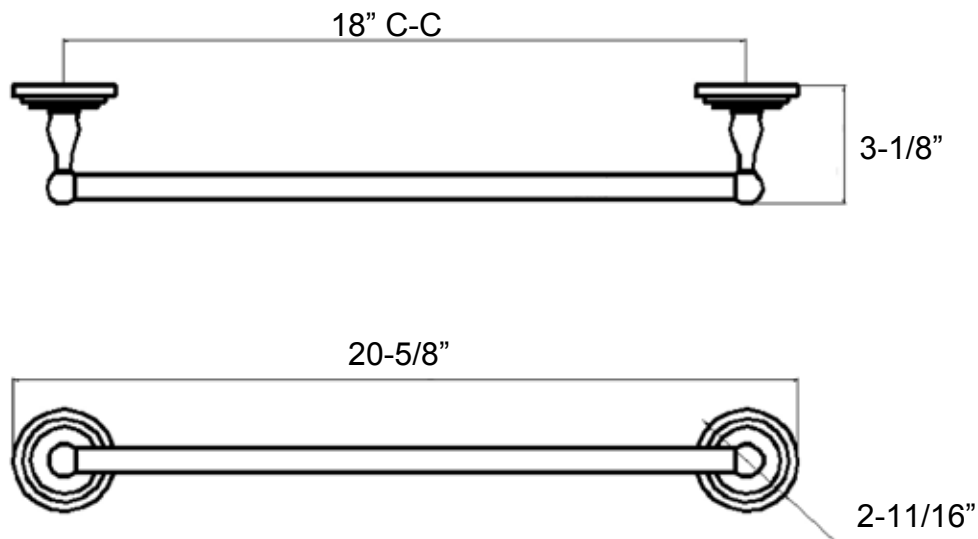

Available Finish

☐ Chrome	☐ Satin Nickel
☐ Polished Brass	☐ Nickel / Brass
☐ Chrome / Brass