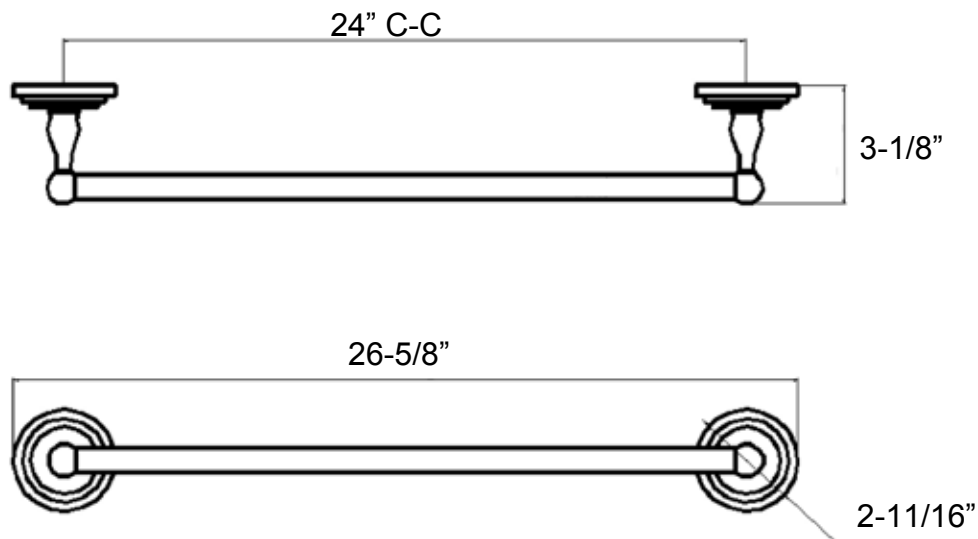

Available Finish

☐ Chrome	☐ Satin Nickel
☐ Polished Brass	☐ Nickel / Brass
☐ Chrome / Brass