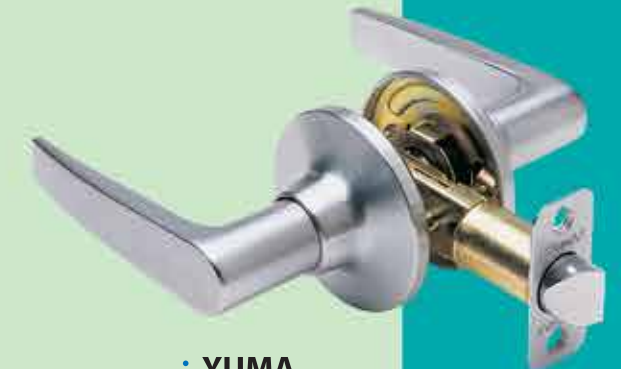

FEATURES

- ANSI Standard a 156.2 Grade 3.
- Box packed with UPC bar code.
- All metal components.
- 5 year finish warranty.
- 25 year mechanical warranty.
- KW 5-pin tumbler cylinder standard.
- Construction and master keying available.
- Fits 1-3/8" to 1-3/4" doors.
- All leversets are reversible for left and right handed doors.
- 2-3/8" or 2-3/4" adjustable backset. Round corner standard. Other backset options also available.
- 2-1/4" x 1-3/4" round corner full-lip strike plate standard for tubular locks. Other strike options also available.
- 2-1/4" x 1" round corner rectangular strike standard for deadbolts. Other strike options also available.

GENERAL INFORMATION

Model	Series	Finish	Code	Function	Code
HANDLESETS					
Lincoln	PS7	Satin Chrome	S	Single Cylinder	31
		Stainless Steel	6	Double Cylinder	32
		Polished Brass	7	Dummy	34
LEVERSETS					
Brighton	PLU	Antique Brass	8		
		Antique Nickel	C	Entrance Lock	00
		Satin Nickel	P	Privacy Lock	01
		Oil Rubbed Bronze	0	Passage Lock	03
		Lifetime Polished Brass	T	Half Dummy Lever	04
		Dark Bronze	D	Entrance Lock W/ADA	07
				Privacy Lock W/ADA	08
KNOBSETS					
Aspen	PTL			Entrance Lock	00
Bristol	PTF			Privacy Lock	10
Southgate	PT3			Passage Lock	30
				Half Dummy Knob	40
DEADBOLTS					
	PD2			Single Cylinder	1
				Double Cylinder	2
				One Sided Deadbolt	4

DEADBOLTS
Model: PD2 Series
Polished Brass (US3/605)

VALENCIA
Model: PLK Series
Handing : Reversible
Satin Nickel (US15/619)

BRIGHTON
Model: PLU Series
Handing : Non-Handed
Satin Chrome (US26D/626)

DANBURY
Model: PLN Series
Handing : Non-Handed
Satin Nickel (US15/619)

YUMA
Model: PLG Series
Handing : Non-Handed
Satin Chrome (US26D/626)

MADISON
Model: PLM Series
Handing : Non-Handed
Dark Bronze (US12P/716)

PROMAX®