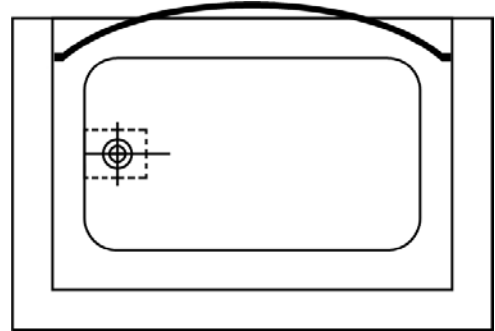

## Spacious Curved Shower Rod w/ Concealed Flange

Model: BSRxx-593, BSRxx-693

### Features

- 25% More showering Space
- Eliminates Elbow-Cling
- Fits Standard or Oval Bath Tub
- Fits Standard Shower Curtain
- Prevents Water Leakage at the Corners
- 1" Diameter Stainless Steel Rod
- Durable Stainless Steel Brackets
- Complete Mounting Hardware Included  
(SS Wood Screws, #10 Allen Wrench, Tile Anchors, Sheet Rock Anchors and Instruction)