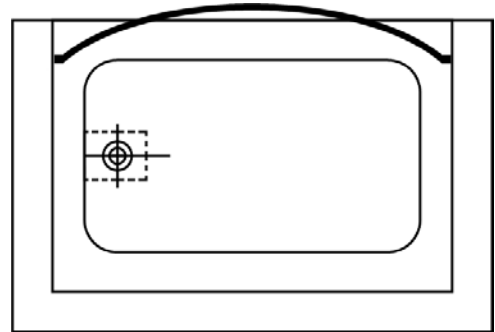

Spacious Curved Shower Rod

Model: BSRxx-573, BSRxx-673

Features

- 25% More showering Space
- Eliminates Elbow-Cling
- Fits Standard or Oval Bath Tub
- Fits Standard Shower Curtain
- Prevents Water Leakage at the Corners
- 1" Diameter Stainless Steel Rod
- Durable Stainless Steel Brackets
- Complete Mounting Hardware Included (SS Wood Screws, #10 Allen Wrench, Tile Anchors, Sheet Rock Anchors and Instruction)