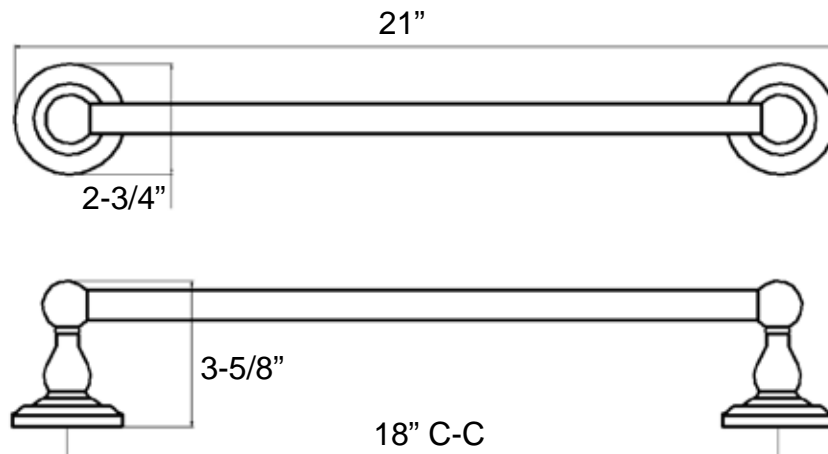

18" x 3/4" Towel Bar (round Bar)

Model: BC7-13818

Ventura
Collection

Features

- Material: Zinc Die-cast
- Concealed Surface Mount Application
- Provided with
 - Mounting Plate: 2-3/16" x 1"
 - Plastic Anchors x 4
 - Steel Phillips Head Screws #8 x 1-1/4"
- Projection: 3-5/8" from Mounting Surface
- Overall Size: 21" x 2-3/4"

24" x 3/4" Towel Bar (round Bar)

Model: BC7-13824

Ventura Collection

Features

- Material: Zinc Die-cast
- Concealed Surface Mount Application
- Provided with
 - Mounting Plate: 2-3/16" x 1"
 - Plastic Anchors x 4
 - Steel Phillips Head Screws #8 x 1-1/4"
- Projection: 3-5/8" from Mounting Surface
- Overall Size: 24" x 2-3/4"

30" x 3/4" Towel Bar (round Bar)

Model: BC7-13830

Ventura Collection

Features

- Material: Zinc Die-cast
- Concealed Surface Mount Application
- Provided with
 - Mounting Plate: 2-3/16" x 1"
 - Plastic Anchors x 4
 - Steel Phillips Head Screws #8 x 1-1/4"
- Projection: 3-5/8" from Mounting Surface
- Overall Size: 33" x 2-3/4"