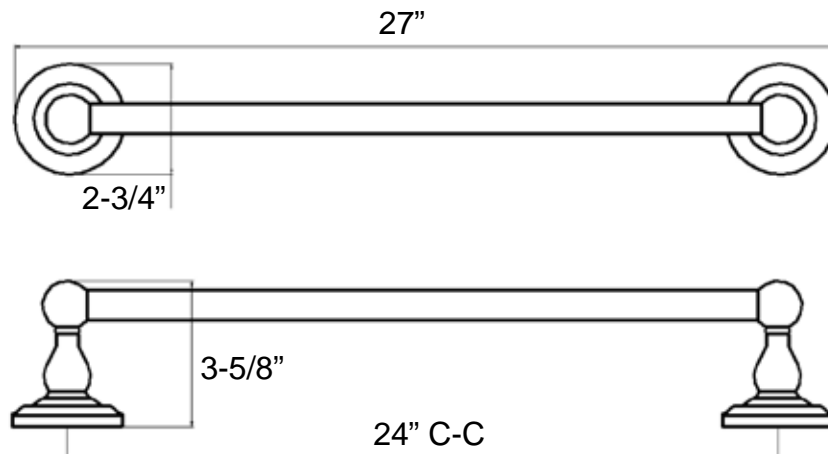

18" x 3/4" Towel Bar (round Bar)

Model: BC7-13818

Ventura
Collection

Features

- Material: Zinc Die-cast
- Concealed Surface Mount Application
- Provided with
 - Mounting Plate: 2-3/16" x 1"
 - Plastic Anchors x 4
 - Steel Phillips Head Screws #8 x 1-1/4"
- Projection: 3-5/8" from Mounting Surface
- Overall Size: 21" x 2-3/4"

24" x 3/4" Towel Bar (round Bar)

Model: BC7-13824

Ventura Collection

Features

- Material: Zinc Die-cast
- Concealed Surface Mount Application
- Provided with
 - Mounting Plate: 2-3/16" x 1"
 - Plastic Anchors x 4
 - Steel Phillips Head Screws #8 x 1-1/4"
- Projection: 3-5/8" from Mounting Surface
- Overall Size: 24" x 2-3/4"

30" x 3/4" Towel Bar (round Bar)

Model: BC7-13830

Ventura Collection

Features

- Material: Zinc Die-cast
- Concealed Surface Mount Application
- Provided with
 - Mounting Plate: 2-3/16" x 1"
 - Plastic Anchors x 4
 - Steel Phillips Head Screws #8 x 1-1/4"
- Projection: 3-5/8" from Mounting Surface
- Overall Size: 33" x 2-3/4"